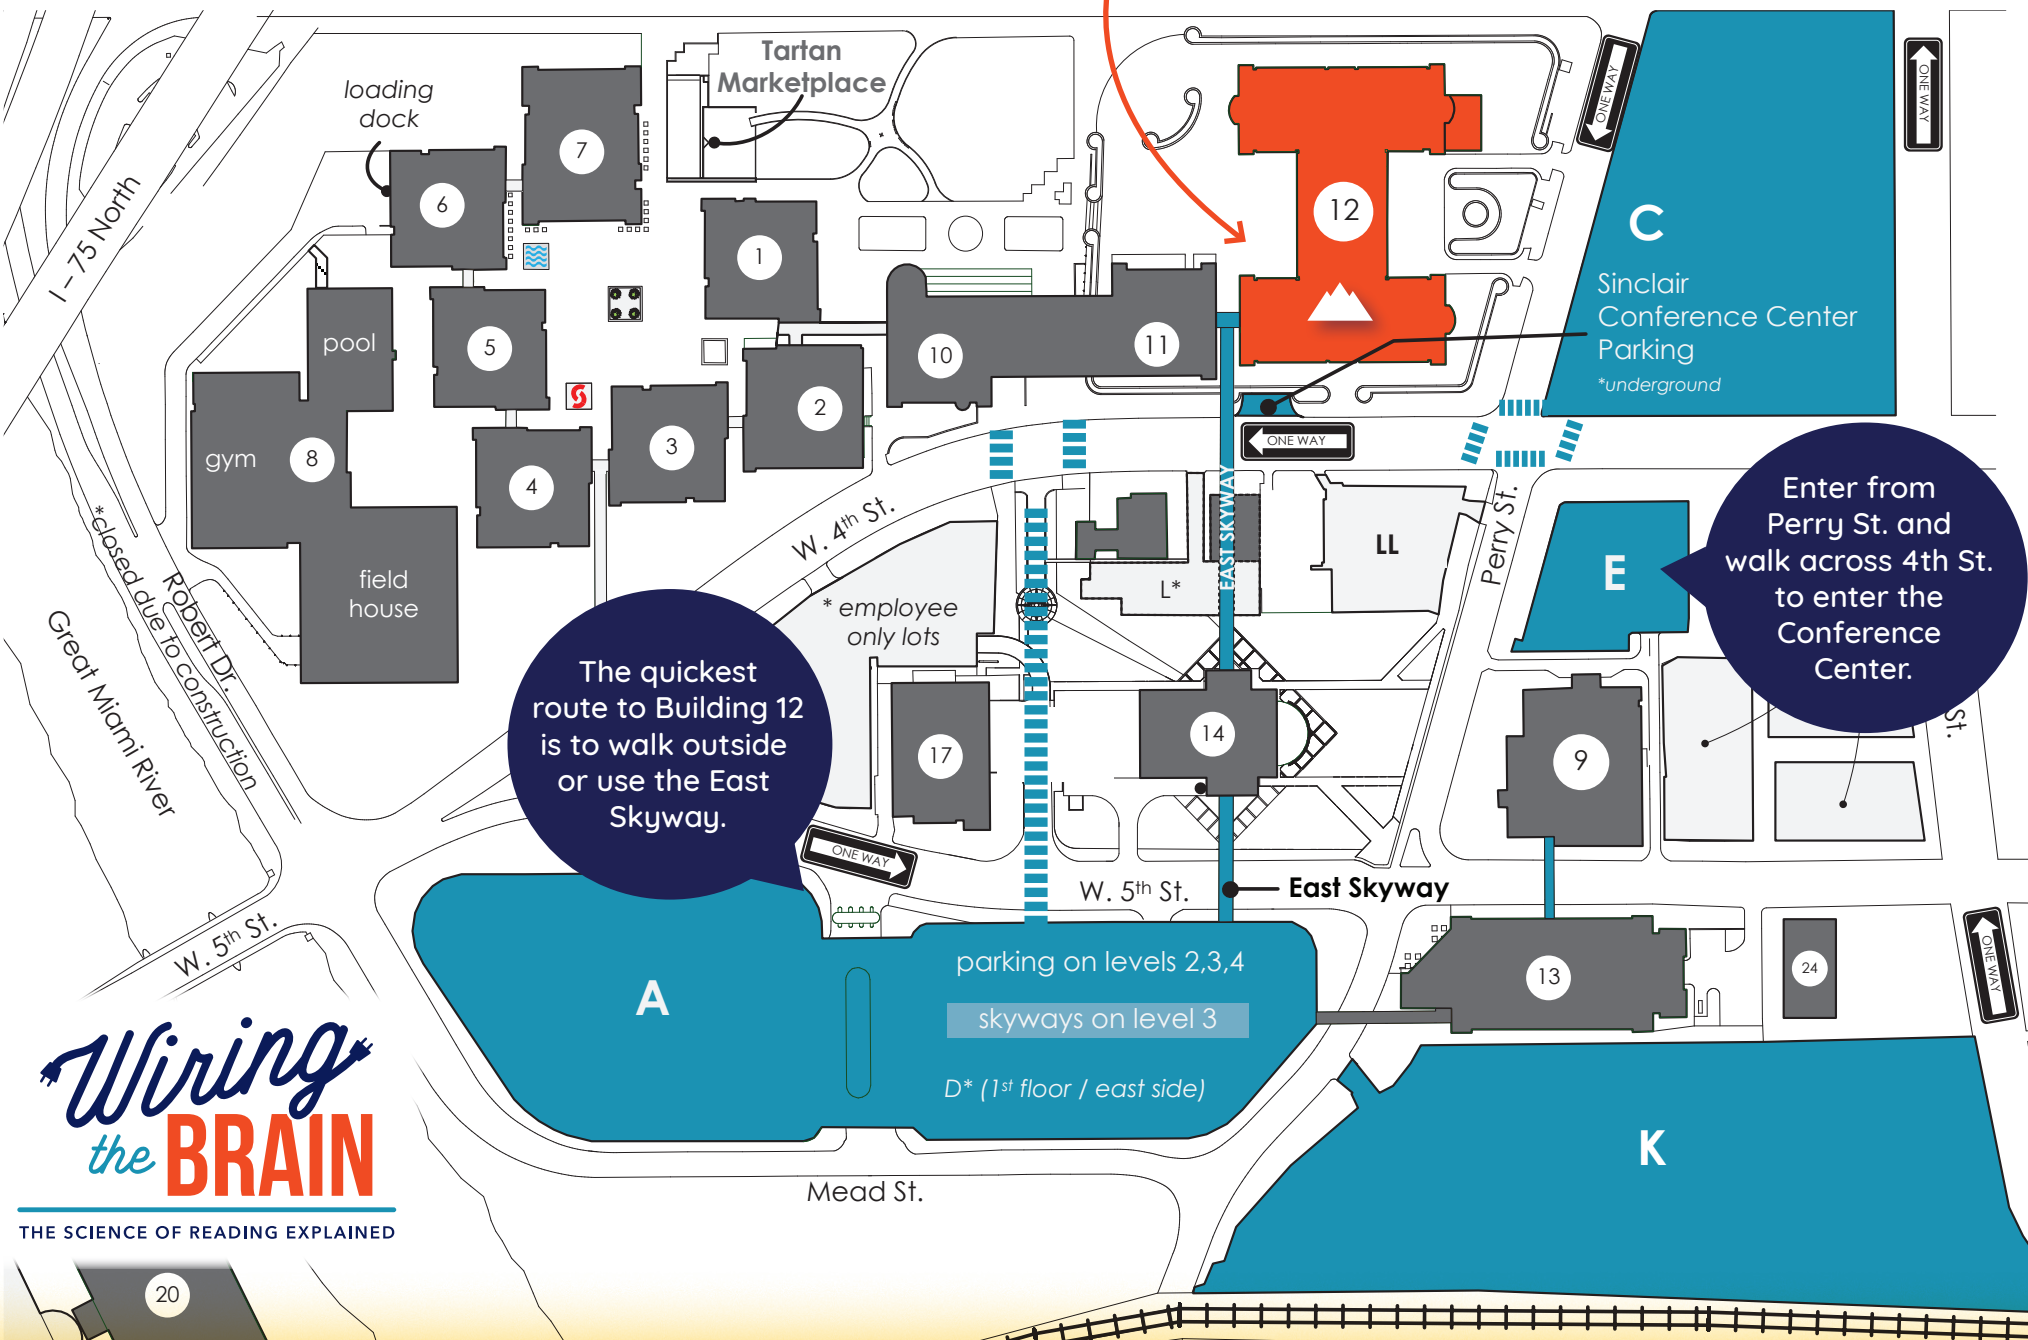

Parking available in lots A, E, & K

Event held here

The quickest route to Building 12 is to walk outside or use the East Skyway.

Enter from Perry St. and walk across 4th St. to enter the Conference Center.

Wiring the BRAIN
THE SCIENCE OF READING EXPLAINED

20